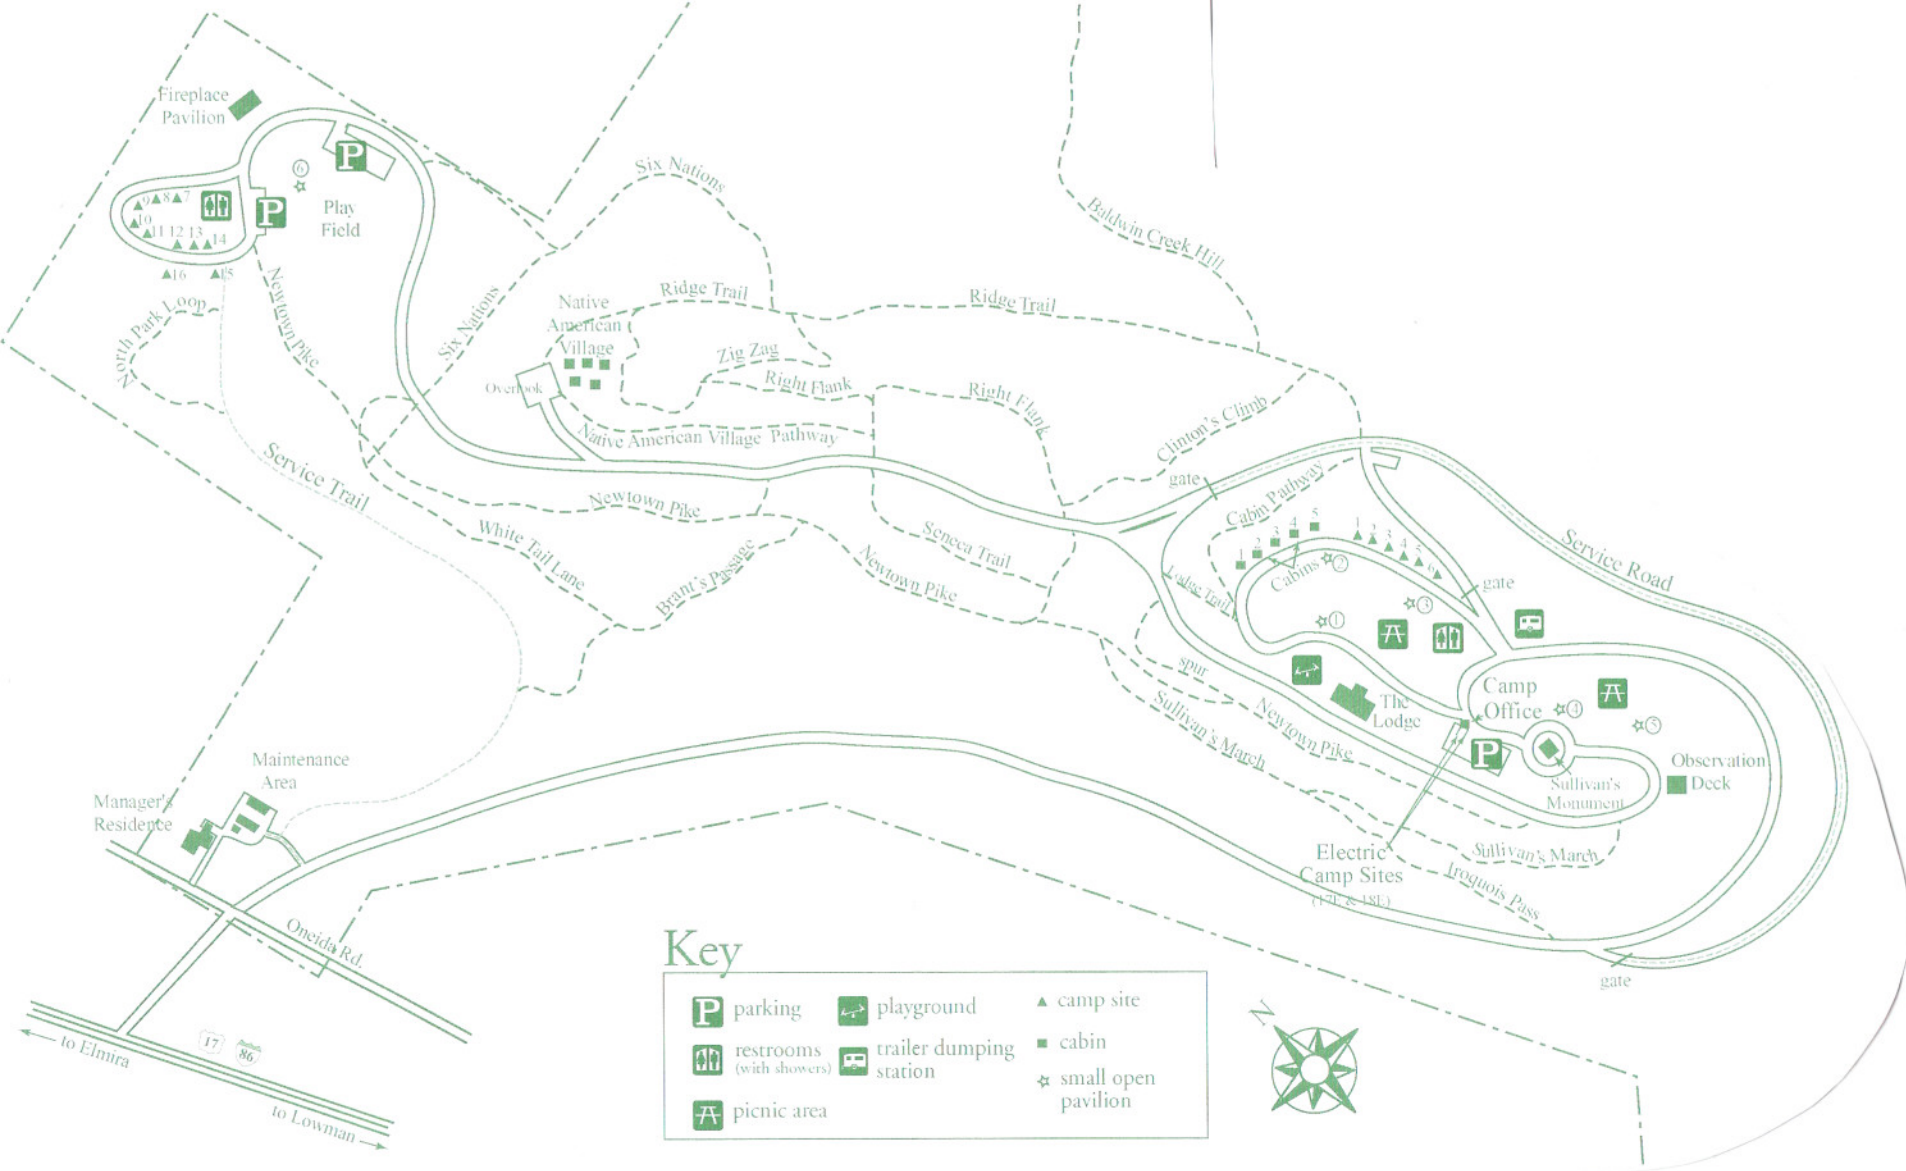

Newtown Battlefield Reservation State Park

Key

parking	playground	camp site
restrooms (with showers)	trailer dumping station	cabin
picnic area		small open pavilion