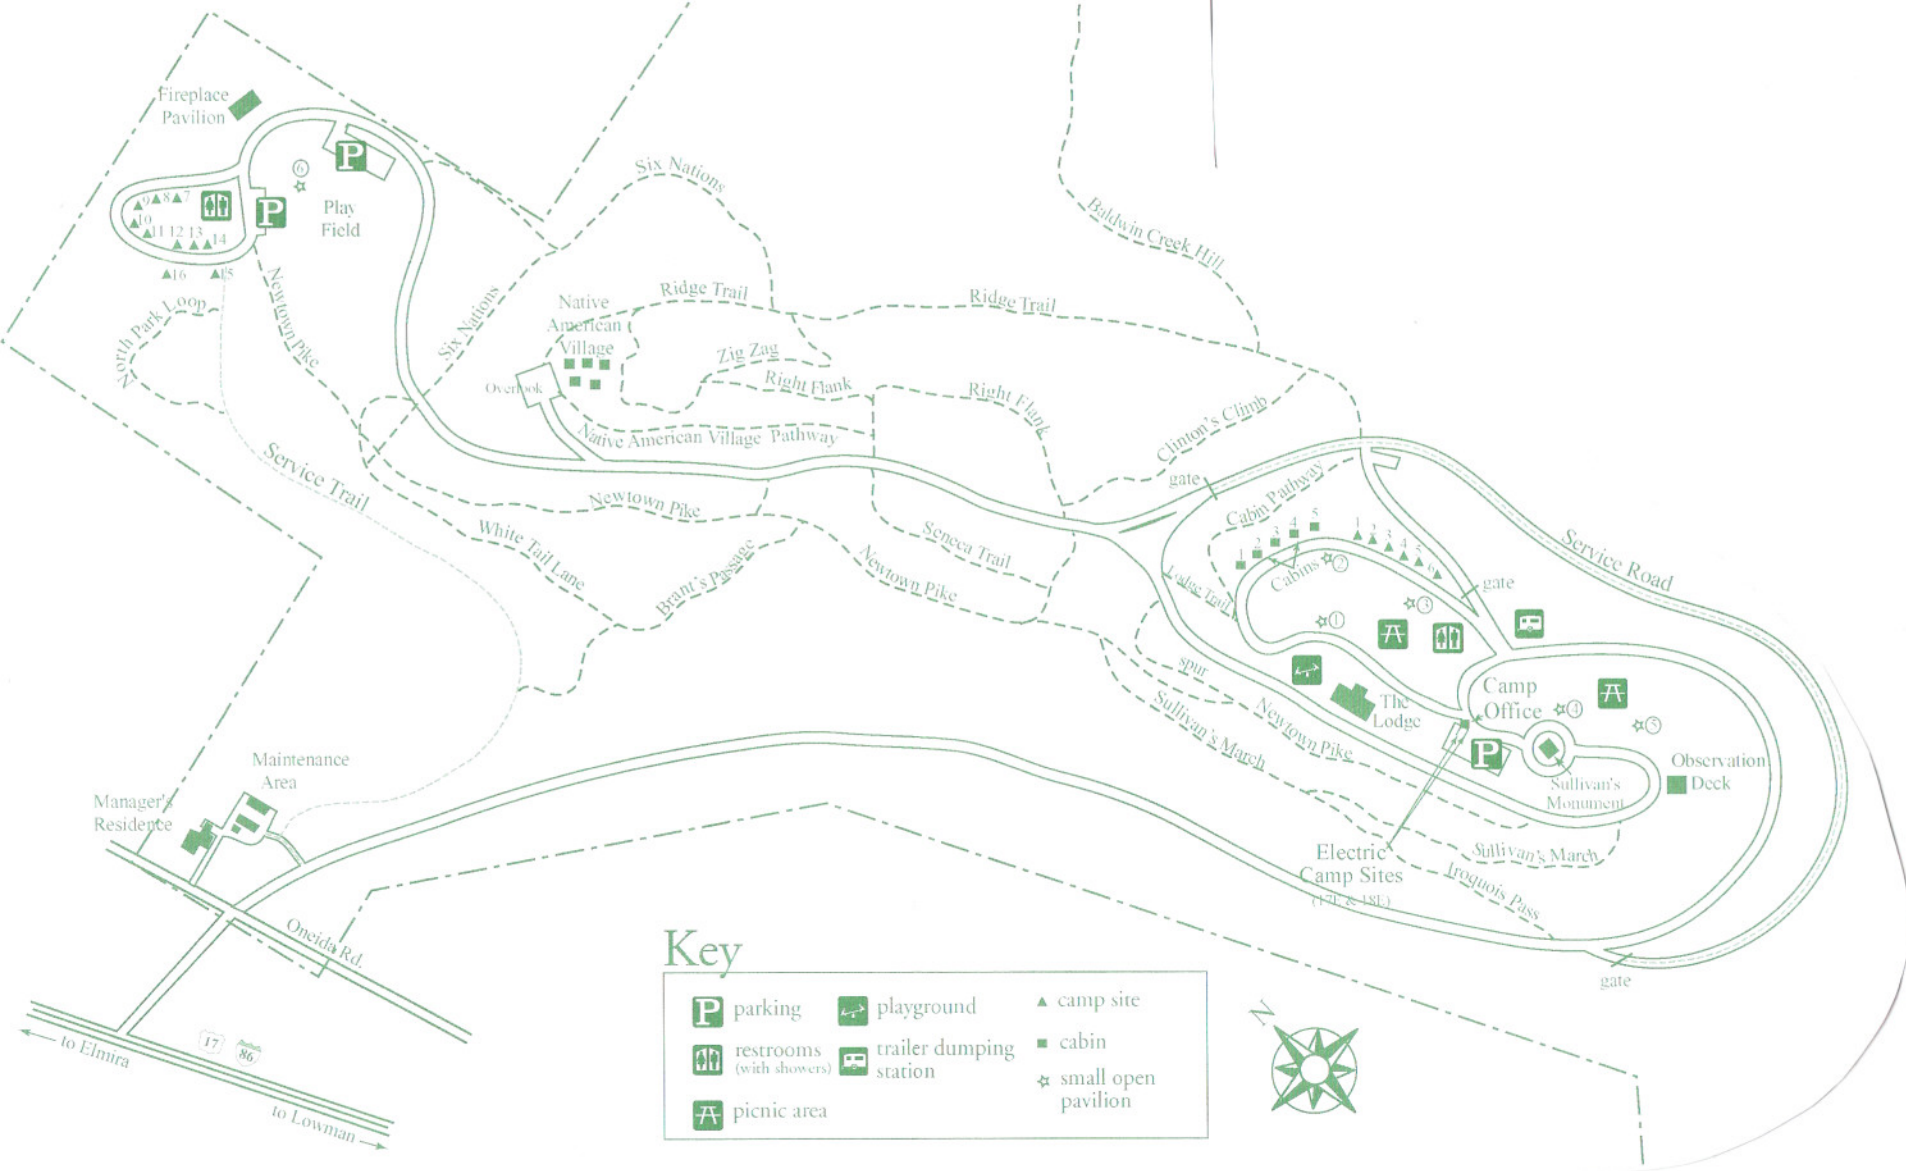

Newtown Battlefield Reservation State Park

Key

parking	playground	camp site
restrooms (with showers)	trailer dumping station	cabin
picnic area	small open pavilion	